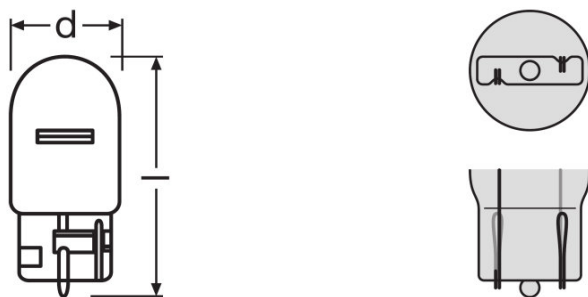

Power input	25 W
Nominal voltage	12.0 V
Nominal wattage	21.00 W
Power input tolerance	±6 %
Test voltage	13.5 V

Photometrical data

Luminous flux	280 lm
Luminous flux tolerance	±20 %

Dimensions & weight

Length	47.5 mm
Diameter	20.0 mm
Product weight	6.00 g