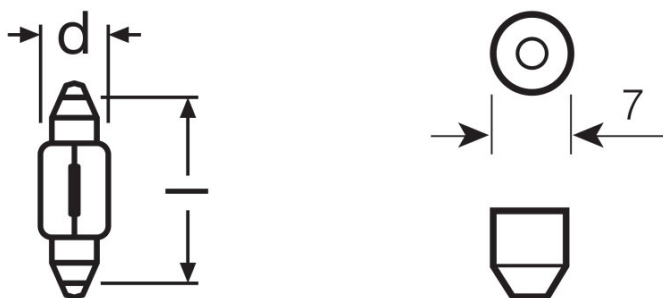

Photometrical data

Luminous flux	22 lm <sup>1)</sup>
Luminous flux tolerance	±20 %

<sup>1)</sup> Minimum

Dimensions & weight

Length	28.0 mm
Diameter	8 mm
Product weight	1.79 g

Lifespan

Lifespan B3	400 h
Lifespan Tc	800 h