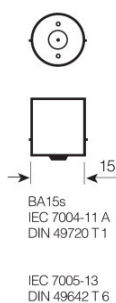

Product features

- Original spare parts

Product datasheet

Technical data

Electrical data

Power input	28 W
Nominal voltage	24.0 V
Nominal wattage	21.00 W
Power input tolerance	±6 %
Test voltage	28.0 V

Photometrical data

Luminous flux	460 lm
Luminous flux tolerance	±15 %

Dimensions & weight

Length	52.5 mm
Diameter	26.5 mm
Product weight	7.90 g

Lifespan

Lifespan B3	200 h
Lifespan Tc	400 h

Additional product data

Base (standard designation)	BA15s
-----------------------------	-------

Product code	METEL code	SEG-No.	STK number	UK Org
4050300838090	OSRA7511	-	4739921	-

Product datasheet

Logistical Data

Product code	Product description	Packaging unit (Pieces/Unit)	Dimensions (length x width x height)	Volume	Gross weight
4008321616050	7511	Unpacked 1	31 mm x 21 mm x 22 mm	0.01 dm ³	6.00 g
4008321616067	7511	Shipping carton box 420	345 mm x 240 mm x 255 mm	21.11 dm ³	4201.67 g
4008321618801	7511	Unpacked 1	46 mm x 19 mm x 19 mm	0.02 dm ³	7.90 g
4008321618818	7511	Shipping carton box 420	345 mm x 240 mm x 255 mm	21.11 dm ³	4000.00 g
4050300838090	7511	Unpacked 1	47 mm x 21 mm x 23 mm	0.02 dm ³	18.00 g
4050300525228	7511	Folding carton box 10	64 mm x 54 mm x 132 mm	0.46 dm ³	113.00 g
4008321090980	7511	Shipping carton box 50	273 mm x 65 mm x 145 mm	2.57 dm ³	615.00 g
4050300925929	7511	Blister 2	95 mm x 35 mm x 62 mm	0.21 dm ³	23.20 g
4008321140500	7511	Shipping carton box 20	280 mm x 104 mm x 81 mm	2.36 dm ³	286.00 g
4052899178427	7511	Unpacked 1	- x - x -		
4052899178434	7511	Shipping carton box 420	345 mm x 255 mm x 240 mm	21.11 dm ³	3958.00 g