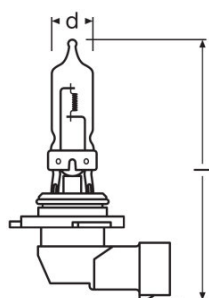

Product datasheet

Technical data

Electrical data

Power input	73 W ¹⁾
Nominal voltage	12.0 V
Nominal wattage	60.00 W
Test voltage	13.2 V

¹⁾ Maximum

Photometrical data

Luminous flux	1700 lm
Luminous flux tolerance	±12 %

Dimensions & weight

Length	80.3 mm
Diameter	12.0 mm
Product weight	28.00 g

Lifespan

Lifespan B3	280 h
Lifespan Tc	550 h

Additional product data

Base (standard designation)	P20d
-----------------------------	------