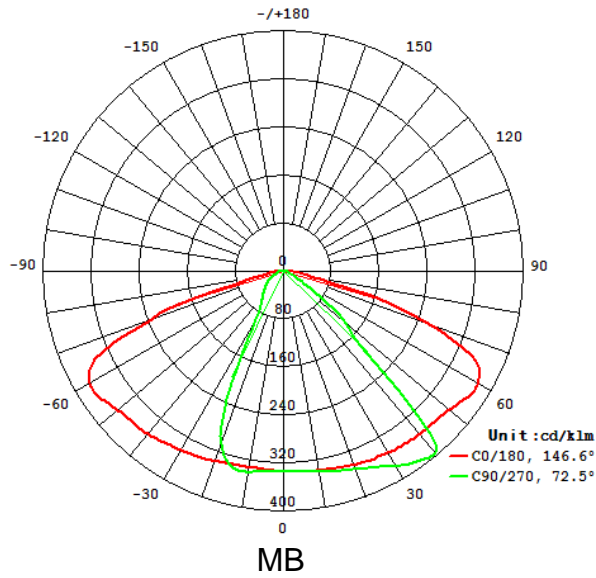

PHOTOMETRICS