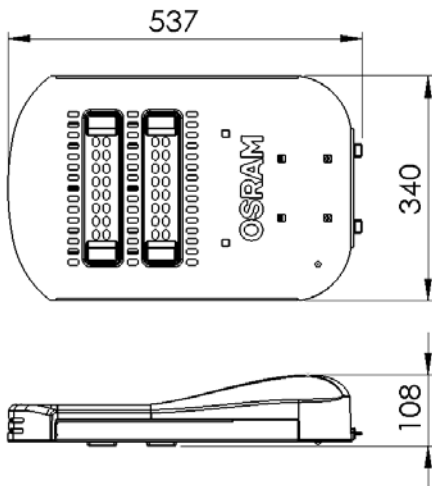

SPECIFICATION

	Parameter	LUXPLUS 55W 757/740	LUXPLUS 110W 757/740	LUXPLUS 160W 757/740	LUXPLUS 220W 757/740	LUXPLUS 270W 757/740
Light Output	Lumens	5500lm	11000lm	16000lm	22000lm	27000lm
	Beam Angle	NB1: 135° x 45° / NB: 145° x 70° (V45) / MB: 145° x 70° (V55)				
	CCT	5700K ± 450K, 4000K ± 200K				
	CRI	>70				
	Lifetime	50,000 hours @ Ta=35C				
Electrical #	Input Voltage	220-240 VAC 50/60Hz				
	Typical Power Consumption	55W	110W	160W	220W	270W
	System Efficacy @ 5700K	100lm/W	100lm/W	100lm/W	100lm/W	100lm/W
	Power Factor	>0.95				
	Control	On/Off (Step Dimming can be customized, dim to 50% after turn on 6 hours as default)				
	ESD Protection	Contact 4kV and Air 8kV				
	Surge Protection	3kV Line – Neutral, 6kV Line/Neutral – PE				
Mechanical	Dimension (WxH)	340mm x 108mm				
	Length	396mm	537mm	537mm	627mm	717mm
	Mounting	Side-entry mounting, 0,5,10,15 degree tilted				
	Maintenance	Driver can be replaced independently				
	Weight	5.4kg	6.4kg	6.5kg	7.3kg	8kg
Temperature ##	Ambient	-30 °C ... +50°C (Ta in free air)				
	Storage	-30 °C ... +85°C				
Standard Compliance	IP Rating	IP66				
	Classification	Class I, IESNA: Type I - Medium@ NB1/ Type III – very short @ NB/ Type II Medium @MB				
	Standard	I IEC60598-1 Luminaires Part 1 General requirements and tests I IEC60598-2-3 Luminaires for road and street lighting I EN 55015 EMC radio disturbance I EN 61000-3-2 Harmonics and flickers I EN61547 EMC immunity requirements I EN62471 eyes safety requirements I JESD22 Reliability standard I Environment: RoHS			I EN 61000-4-2 I EN 61000-4-3 I EN 61000-4-4 I EN 61000-4-5 I EN 61000-4-6 I EN 61000-4-8	
	Flammability	IEC60695				
	Conformity	CE, CQC, CB				
Environment	RoHS, EHS					

PHOTOMETRICS

DRAWINGS

55W

110W

160W

220W

270W

ORDERING CODE