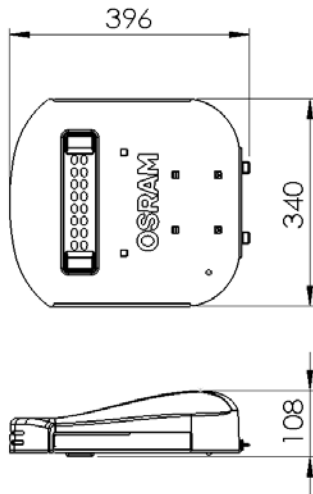

DRAWINGS

55W