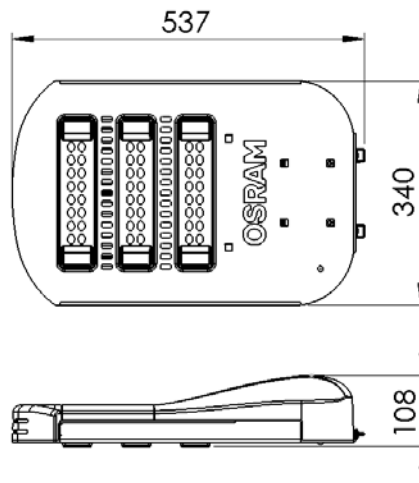

SPECIFICATION

	Parameter	LUXPLUS 55W 757/740	LUXPLUS 110W 757/740	LUXPLUS 160W 757/740	LUXPLUS 220W 757/740	LUXPLUS 270W 757/740
Light Output	Lumens	5500lm	11000lm	16000lm	22000lm	27000lm
	Beam Angle	NB1: 135° x 45° / NB: 145° x 70° (V45) / MB: 145° x 70° (V55)				
	CCT	5700K ± 450K, 4000K ± 200K				
	CRI	>70				
	Lifetime	50,000 hours @ Ta=35C				
Electrical #	Input Voltage	220-240 VAC 50/60Hz				
	Typical Power Consumption	55W	110W	160W	220W	270W
	System Efficacy @ 5700K	100lm/W	100lm/W	100lm/W	100lm/W	100lm/W
	Power Factor	>0.95				
	Control	On/Off (Step Dimming can be customized, dim to 50% after turn on 6 hours as default)				
	ESD Protection	Contact 4kV and Air 8kV				
	Surge Protection	3kV Line – Neutral, 6kV Line/Neutral – PE				
Mechanical	Dimension (WxH)	340mm x 108mm				
	Length	396mm	537mm	537mm	627mm	717mm
	Mounting	Side-entry mounting, 0,5,10,15 degree tilted				
	Maintenance	Driver can be replaced independently				
	Weight	5.4kg	6.4kg	6.5kg	7.3kg	8kg
Temperature ##	Ambient	-30 °C ... +50°C (Ta in free air)				
	Storage	-30 °C ... +85°C				
Standard Compliance	IP Rating	IP66				
	Classification	Class I, IESNA: Type I - Medium@ NB1/ Type III – very short @ NB/ Type II Medium @MB				
	Standard	I IEC60598-1 Luminaires Part 1 General requirements and tests I IEC60598-2-3 Luminaires for road and street lighting I EN 55015 EMC radio disturbance I EN 61000-3-2 Harmonics and flickers I EN61547 EMC immunity requirements I EN62471 eyes safety requirements I JESD22 Reliability standard I Environment: RoHS			I EN 61000-4-2 I EN 61000-4-3 I EN 61000-4-4 I EN 61000-4-5 I EN 61000-4-6 I EN 61000-4-8	
	Flammability	IEC60695				
	Conformity	CE, CQC, CB				
Environment	RoHS, EHS					

PHOTOMETRICS

DRAWINGS

55W

110W

160W

220W

270W

ORDERING CODE