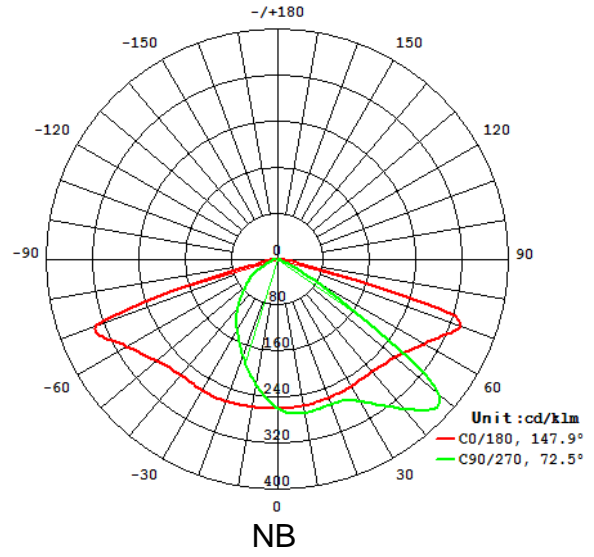

PHOTOMETRICS