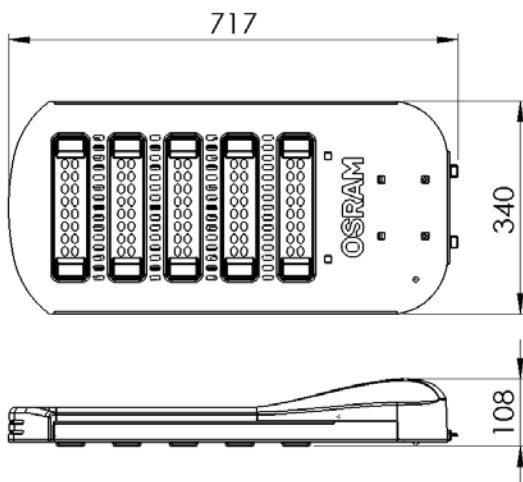

SPECIFICATION

	Parameter	LUXPLUS 55W 757/740	LUXPLUS 110W 757/740	LUXPLUS 160W 757/740	LUXPLUS 220W 757/740	LUXPLUS 270W 757/740
Light Output	Lumens	5500lm	11000lm	16000lm	22000lm	27000lm
	Beam Angle	NB1: 135° x 45° / NB: 145° x 70° (V45) / MB: 145° x 70° (V55)				
	CCT	5700K ± 450K, 4000K ± 200K				
	CRI	>70				
	Lifetime	50,000 hours @ Ta=35C				
Electrical #	Input Voltage	220-240 VAC 50/60Hz				
	Typical Power Consumption	55W	110W	160W	220W	270W
	System Efficacy @ 5700K	100lm/W	100lm/W	100lm/W	100lm/W	100lm/W
	Power Factor	>0.95				
	Control	On/Off (Step Dimming can be customized, dim to 50% after turn on 6 hours as default)				
	ESD Protection	Contact 4kV and Air 8kV				
	Surge Protection	3kV Line – Neutral, 6kV Line/Neutral – PE				
Mechanical	Dimension (WxH)	340mm x 108mm				
	Length	396mm	537mm	537mm	627mm	717mm
	Mounting	Side-entry mounting, 0,5,10,15 degree tilted				
	Maintenance	Driver can be replaced independently				
	Weight	5.4kg	6.4kg	6.5kg	7.3kg	8kg
Temperature ##	Ambient	-30 °C ... +50°C (Ta in free air)				
	Storage	-30 °C ... +85°C				
Standard Compliance	IP Rating	IP66				
	Classification	Class I, IESNA: Type I - Medium@ NB1/ Type III – very short @ NB/ Type II Medium @MB				
	Standard	I IEC60598-1 Luminaires Part 1 General requirements and tests I IEC60598-2-3 Luminaires for road and street lighting I EN 55015 EMC radio disturbance I EN 61000-3-2 Harmonics and flickers I EN61547 EMC immunity requirements I EN62471 eyes safety requirements I JESD22 Reliability standard I Environment: RoHS			I EN 61000-4-2 I EN 61000-4-3 I EN 61000-4-4 I EN 61000-4-5 I EN 61000-4-6 I EN 61000-4-8	
	Flammability	IEC60695				
	Conformity	CE, CQC, CB				
Environment	RoHS, EHS					

PHOTOMETRICS

DRAWINGS

55W

110W

160W

220W

270W

ORDERING CODE