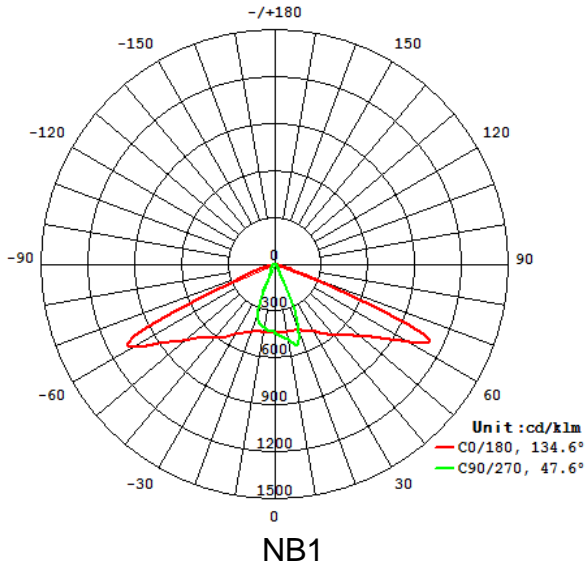

PHOTOMETRICS