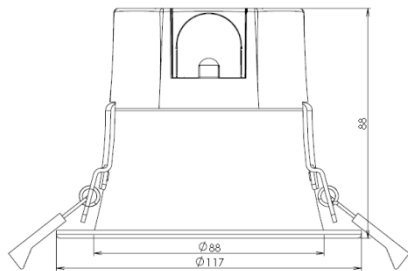

DIMENSION DRAWINGS

$\gamma = 16D$