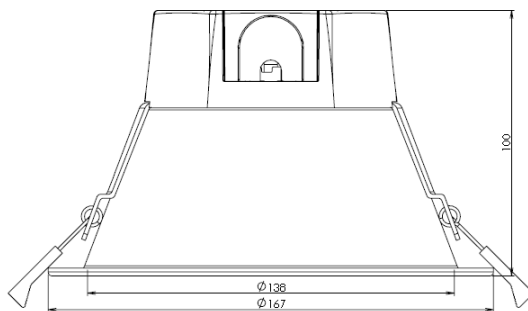

$\gamma = 16D$