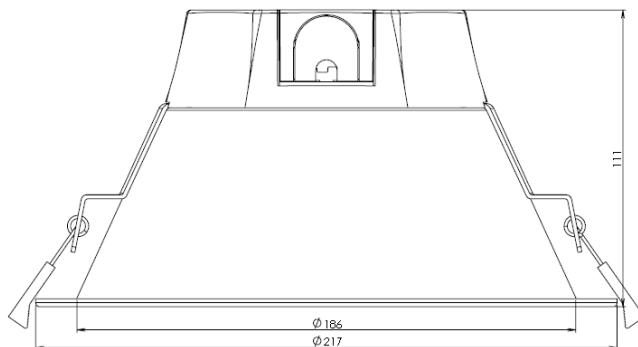

$\gamma = 16D$

PHOTOMETRICS

Note: Due to manufacturing processes of LED, the polar candela distribution and distance illuminance only reflect statistical figures and do not necessarily correspond to the actual parameters of individual product that may differ from the typical values.