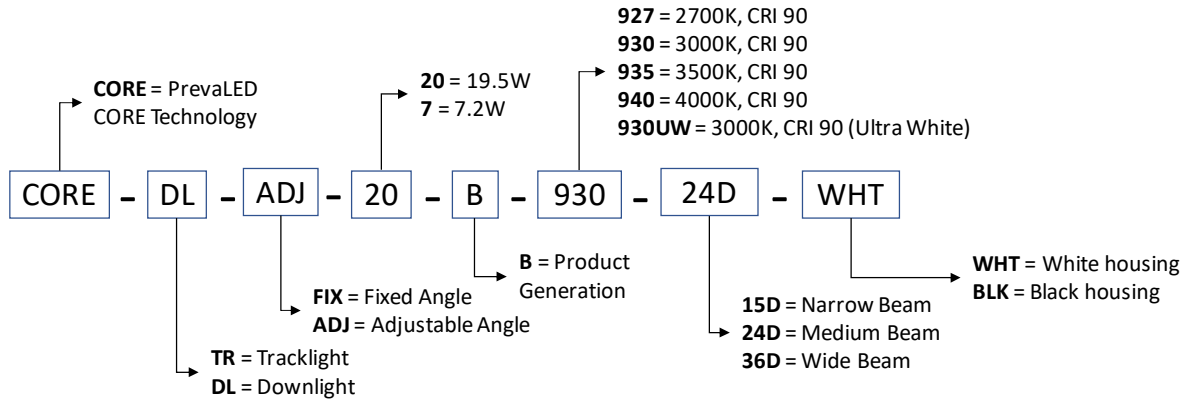

CORE-DL-ADJ-20-B-935-36D	3500	90	938	1,037	53	500	19.5	36	CORE-Mini-2000
CORE-DL-ADJ-20-B-940-24D	4000	90	987	1,091	56	500	19.5	24	CORE-Mini-2000
CORE-DL-ADJ-20-B-940-36D	4000	90	992	1,096	56	500	19.5	36	CORE-Mini-2000
CORE-DL-ADJ-20-B-930UW-24D	3000	90	849	939	48	500	19.5	24	CORE-Mini-2000
CORE-DL-ADJ-20-B-930UW-36D	3000	90	853	943	48	500	19.5	36	CORE-Mini-2000

1. Nominal performance is measured at steady state at Ta = 25°C
2. Tolerance of measurements for the luminous flux, efficacy, power, CRI and CCT is ±5%
3. Module Power is including electrical loss of OT FIT drivers, refer to Table 2. Driver Matching

Product Code Nomenclature