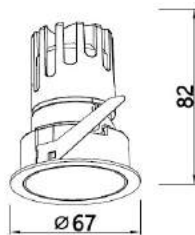

Table 2. Driver Matching

Mechanical Dimensions

CORE-DL-ADJ-7
(Cut-out 60mm)