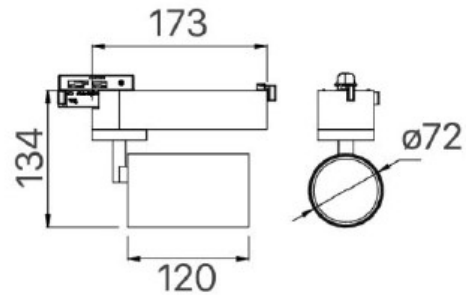

## Mechanical Dimensions

CORE-TR-20-B

CORE-TR-30-B

CORE-TR-35-B

CORE-TR-40-B

Table 2. Driver Matching

Product Name	OPTOTRONIC Driver Model	Drive Current (mA)	System Flux (Rel. to Table 1)	System Efficacy (Rel. to Table 1)	System Power (W)	System Warranty (years)
<b>CORE-TR-20-B</b>	OT FIT 20/220...240/500 CS	500	100%	100%	19.5	5
	OT FIT 20/220...240/500 CS	450	91%	102%	17.3	5
	OT FIT 20/220...240/500 CS	350	72%	107%	13.1	5
	OT FIT 20/220...240/500 CS	250	53%	113%	9.1	5
	ELEMENT LD 20/220...240/500	500	100%	100%	19.0	3
	ELEMENT LD 15/220...240/350	350	72%	107%	13.1	3
	ELEMENT LD 12/220...240/300	300	63%	110%	11.2	3
	ELEMENT LD 10/220...240/250	250	53%	113%	9.2	3
	ELEMENT LD 10/220...240/250 LPF	250	53%	113%	9.2	3
<b>CORE-TR-30-B</b>	OT FIT 30/220...240/700 CS	700	100%	100%	28.2	5
	OT FIT 30/220...240/700 CS	650	94%	102%	25.9	5
	OT FIT 30/220...240/700 CS	600	88%	105%	23.6	5
	OT FIT 30/220...240/700 CS	500	75%	110%	19.2	5
	ELEMENT LD 30/220...240/700	700	100%	100%	28.3	3
	ELEMENT LD 25/220...240/600	600	88%	105%	23.8	3
	ELEMENT LD 20/220...240/500	500	75%	110%	19.5	3
	<b>CORE-TR-35-B</b>	OT FIT 40/220...240/1A0 CS	900	100%	100%	36.0
OT FIT 40/220...240/1A0 CS		800	90%	103%	31.5	5
OT FIT 30/220...240/700 CS		700	80%	106%	27.4	5
ELEMENT LD 38/220...240/900		900	100%	100%	36.2	3