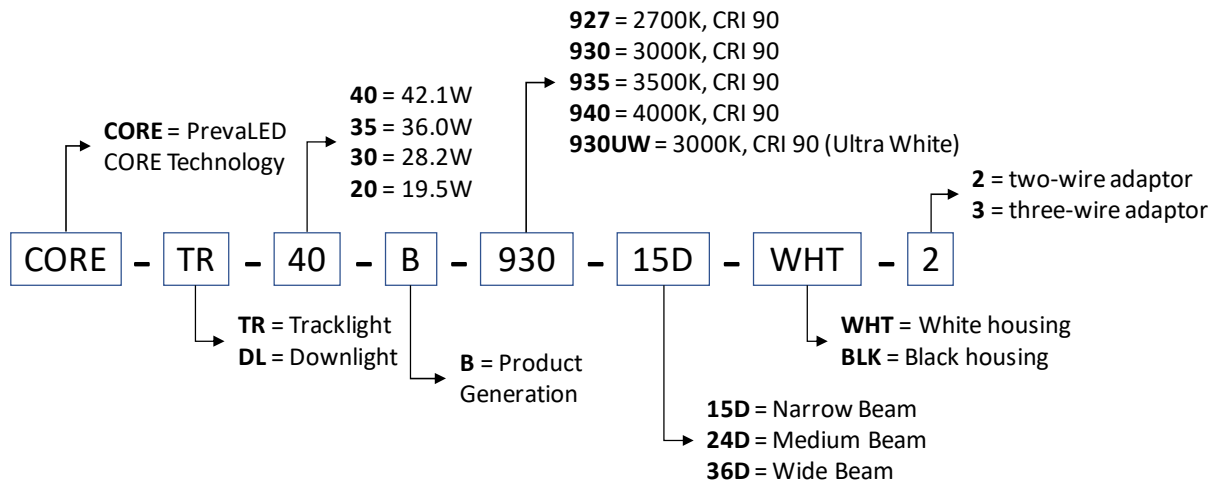

1. Nominal performance is measured at steady state at Ta = 25°C
2. Tolerance of measurements for the luminous flux, efficacy, CRI and CCT is ±5%
3. Module Power is including electrical loss of OT FIT drivers, refer to Table 2. Driver Matching
4. Housing Color is available in Black / White
5. Adaptor type is available in 2-wire / 3-wire

Product Code Nomenclature