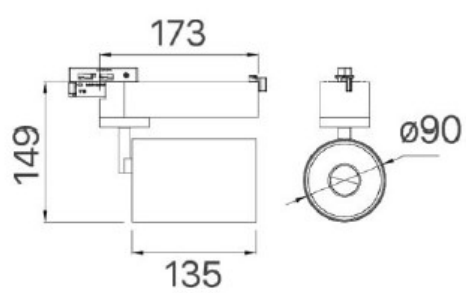

## Mechanical Dimensions

CORE-TR-20-B

CORE-TR-30-B

CORE-TR-35-B

CORE-TR-40-B

Table 2. Driver Matching

Product Name	OPTOTRONIC Driver Model	Drive Current (mA)	System Flux (Rel. to Table 1)	System Efficacy (Rel. to Table 1)	System Power (W)	System Warranty (years)
<b>CORE-TR-20-B</b>	OT FIT 20/220...240/500 CS	500	100%	100%	19.5	5
	OT FIT 20/220...240/500 CS	450	91%	102%	17.3	5
	OT FIT 20/220...240/500 CS	350	72%	107%	13.1	5
	OT FIT 20/220...240/500 CS	250	53%	113%	9.1	5
	ELEMENT LD 20/220...240/500	500	100%	100%	19.0	3
	ELEMENT LD 15/220...240/350	350	72%	107%	13.1	3
	ELEMENT LD 12/220...240/300	300	63%	110%	11.2	3
	ELEMENT LD 10/220...240/250	250	53%	113%	9.2	3
	ELEMENT LD 10/220...240/250 LPF	250	53%	113%	9.2	3
<b>CORE-TR-30-B</b>	OT FIT 30/220...240/700 CS	700	100%	100%	28.2	5
	OT FIT 30/220...240/700 CS	650	94%	102%	25.9	5
	OT FIT 30/220...240/700 CS	600	88%	105%	23.6	5
	OT FIT 30/220...240/700 CS	500	75%	110%	19.2	5
	ELEMENT LD 30/220...240/700	700	100%	100%	28.3	3
	ELEMENT LD 25/220...240/600	600	88%	105%	23.8	3
	ELEMENT LD 20/220...240/500	500	75%	110%	19.5	3
	<b>CORE-TR-35-B</b>	OT FIT 40/220...240/1A0 CS	900	100%	100%	36.0
OT FIT 40/220...240/1A0 CS		800	90%	103%	31.5	5
OT FIT 30/220...240/700 CS		700	80%	106%	27.4	5
ELEMENT LD 38/220...240/900		900	100%	100%	36.2	3