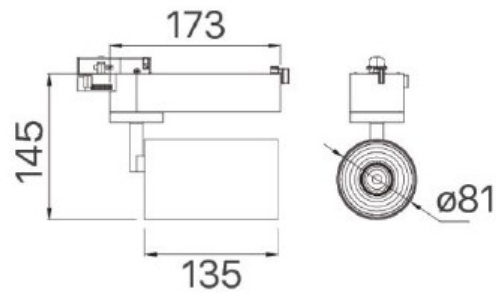

## Mechanical Dimensions

CORE-TR-20-B

CORE-TR-30-B

CORE-TR-35-B

CORE-TR-40-B

Table 2. Driver Matching

Product Name	OPTOTRONIC Driver Model	Drive Current (mA)	System Flux (Rel. to Table 1)	System Efficacy (Rel. to Table 1)	System Power (W)	System Warranty (years)
<b>CORE-TR-20-B</b>	OT FIT 20/220...240/500 CS	500	100%	100%	19.5	5
	OT FIT 20/220...240/500 CS	450	91%	102%	17.3	5
	OT FIT 20/220...240/500 CS	350	72%	107%	13.1	5
	OT FIT 20/220...240/500 CS	250	53%	113%	9.1	5
	ELEMENT LD 20/220...240/500	500	100%	100%	19.0	3
	ELEMENT LD 15/220...240/350	350	72%	107%	13.1	3
	ELEMENT LD 12/220...240/300	300	63%	110%	11.2	3
	ELEMENT LD 10/220...240/250	250	53%	113%	9.2	3
	ELEMENT LD 10/220...240/250 LPF	250	53%	113%	9.2	3
<b>CORE-TR-30-B</b>	OT FIT 30/220...240/700 CS	700	100%	100%	28.2	5
	OT FIT 30/220...240/700 CS	650	94%	102%	25.9	5
	OT FIT 30/220...240/700 CS	600	88%	105%	23.6	5
	OT FIT 30/220...240/700 CS	500	75%	110%	19.2	5
	ELEMENT LD 30/220...240/700	700	100%	100%	28.3	3
	ELEMENT LD 25/220...240/600	600	88%	105%	23.8	3
	ELEMENT LD 20/220...240/500	500	75%	110%	19.5	3
	<b>CORE-TR-35-B</b>	OT FIT 40/220...240/1A0 CS	900	100%	100%	36.0
OT FIT 40/220...240/1A0 CS		800	90%	103%	31.5	5
OT FIT 30/220...240/700 CS		700	80%	106%	27.4	5
ELEMENT LD 38/220...240/900		900	100%	100%	36.2	3