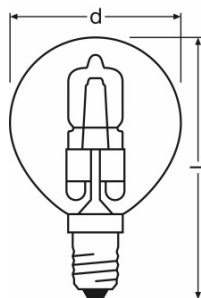

Product features

- Average life: 2,000 h
- 100 % dimmable
- Perfect color rendering ($R_a: 100$)

HALOGEN
ECO

Product datasheet

Technical data

Electrical data

Nominal wattage	30.0 W
Nominal voltage	230 V
Rated luminous flux	405 lm
Rated wattage	30.00 W
Claimed equiv. conventional lamp power	40 W
Power factor λ	1.00

Dimensions & weight

Diameter	45.0 mm
Overall length	77.0 mm
Length	77.0 mm
Light center length (LCL)	60.0 mm
Outer bulb	P45

Lifespan

Nominal lamp life time	2000 h
------------------------	--------

Product datasheet