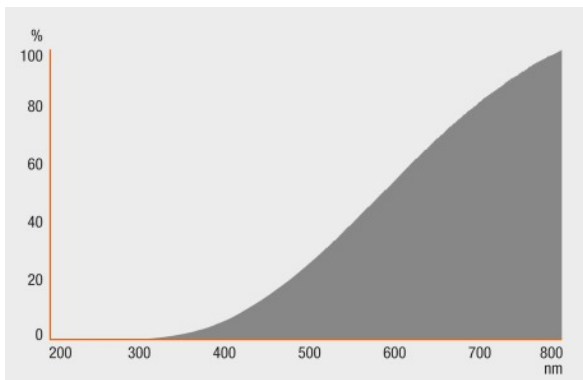

Light Distribution

Spectral power distribution

Logistical Data

Product code	Product description	Packaging unit (Pieces/Unit)	Dimensions (length x width x height)	Volume	Gross weight
4008321998262	ECO PRO CL P 30 W 230 V E14	Shipping carton box 20	235 mm x 85 mm x 193 mm	3.86 dm³	562.00 g

---

The mentioned product code describes the smallest quantity unit which can be ordered. One shipping unit can contain one or more single products. When placing an order, for the quantity please enter single or multiples of a shipping unit.

Disclaimer

Subject to change without notice. Errors and omission excepted. Always make sure to use the most recent release.