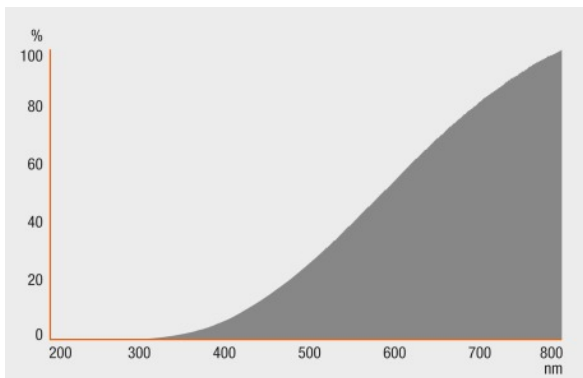

Product datasheet

Light Distribution

Spectral power distribution

Logistical Data

Product code	Product description	Packaging unit (Pieces/Unit)	Dimensions (length x width x height)	Volume	Gross weight
4008321998309	ECO PRO CL P 46 W 230 V E14	Shipping carton box 20	235 mm x 85 mm x 193 mm	3.86 dm³	562.00 g

---

The mentioned product code describes the smallest quantity unit which can be ordered. One shipping unit can contain one or more single products. When placing an order, for the quantity please enter single or multiples of a shipping unit.

Disclaimer

Subject to change without notice. Errors and omission excepted. Always make sure to use the most recent release.