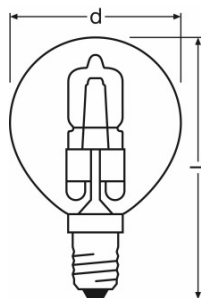

Product features

- Average life: 2,000 h
- 100 % dimmable
- Perfect color rendering (R_a : 100)

HALOGEN
ECO

Product datasheet

Technical data

Electrical data

Nominal wattage	46.0 W
Nominal voltage	230 V
Rated luminous flux	700 lm
Rated wattage	46.00 W
Claimed equiv. conventional lamp power	60 W
Power factor λ	1.00

Dimensions & weight

Diameter	45.0 mm
Overall length	77.0 mm
Length	77.0 mm
Light center length (LCL)	60.0 mm
Outer bulb	P45

Lifespan

Nominal lamp life time	2000 h
------------------------	--------

Product datasheet